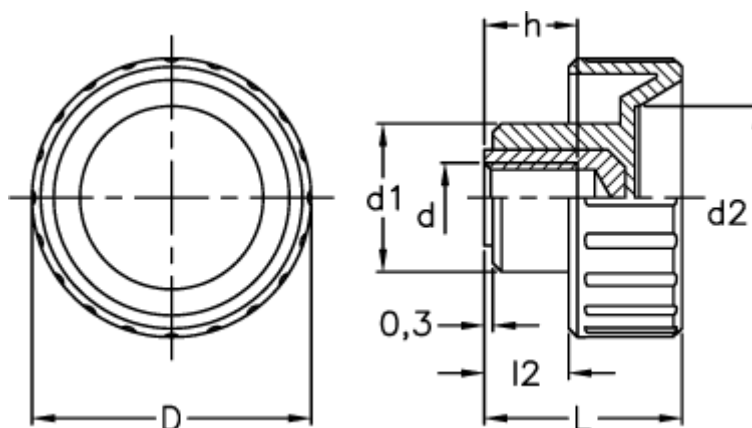

Data Sheet

Article number: 2302006813
Description: E+G Fluted grip knob
BT.40 B-M10

Measures

| | |
|------|--------|
| d | = 40 |
| d1 | = 19 |
| d2 | = 25 |
| d 6H | = M10 |
| h | = 13 |
| L | = 27.0 |
| l2 | = 13.0 |